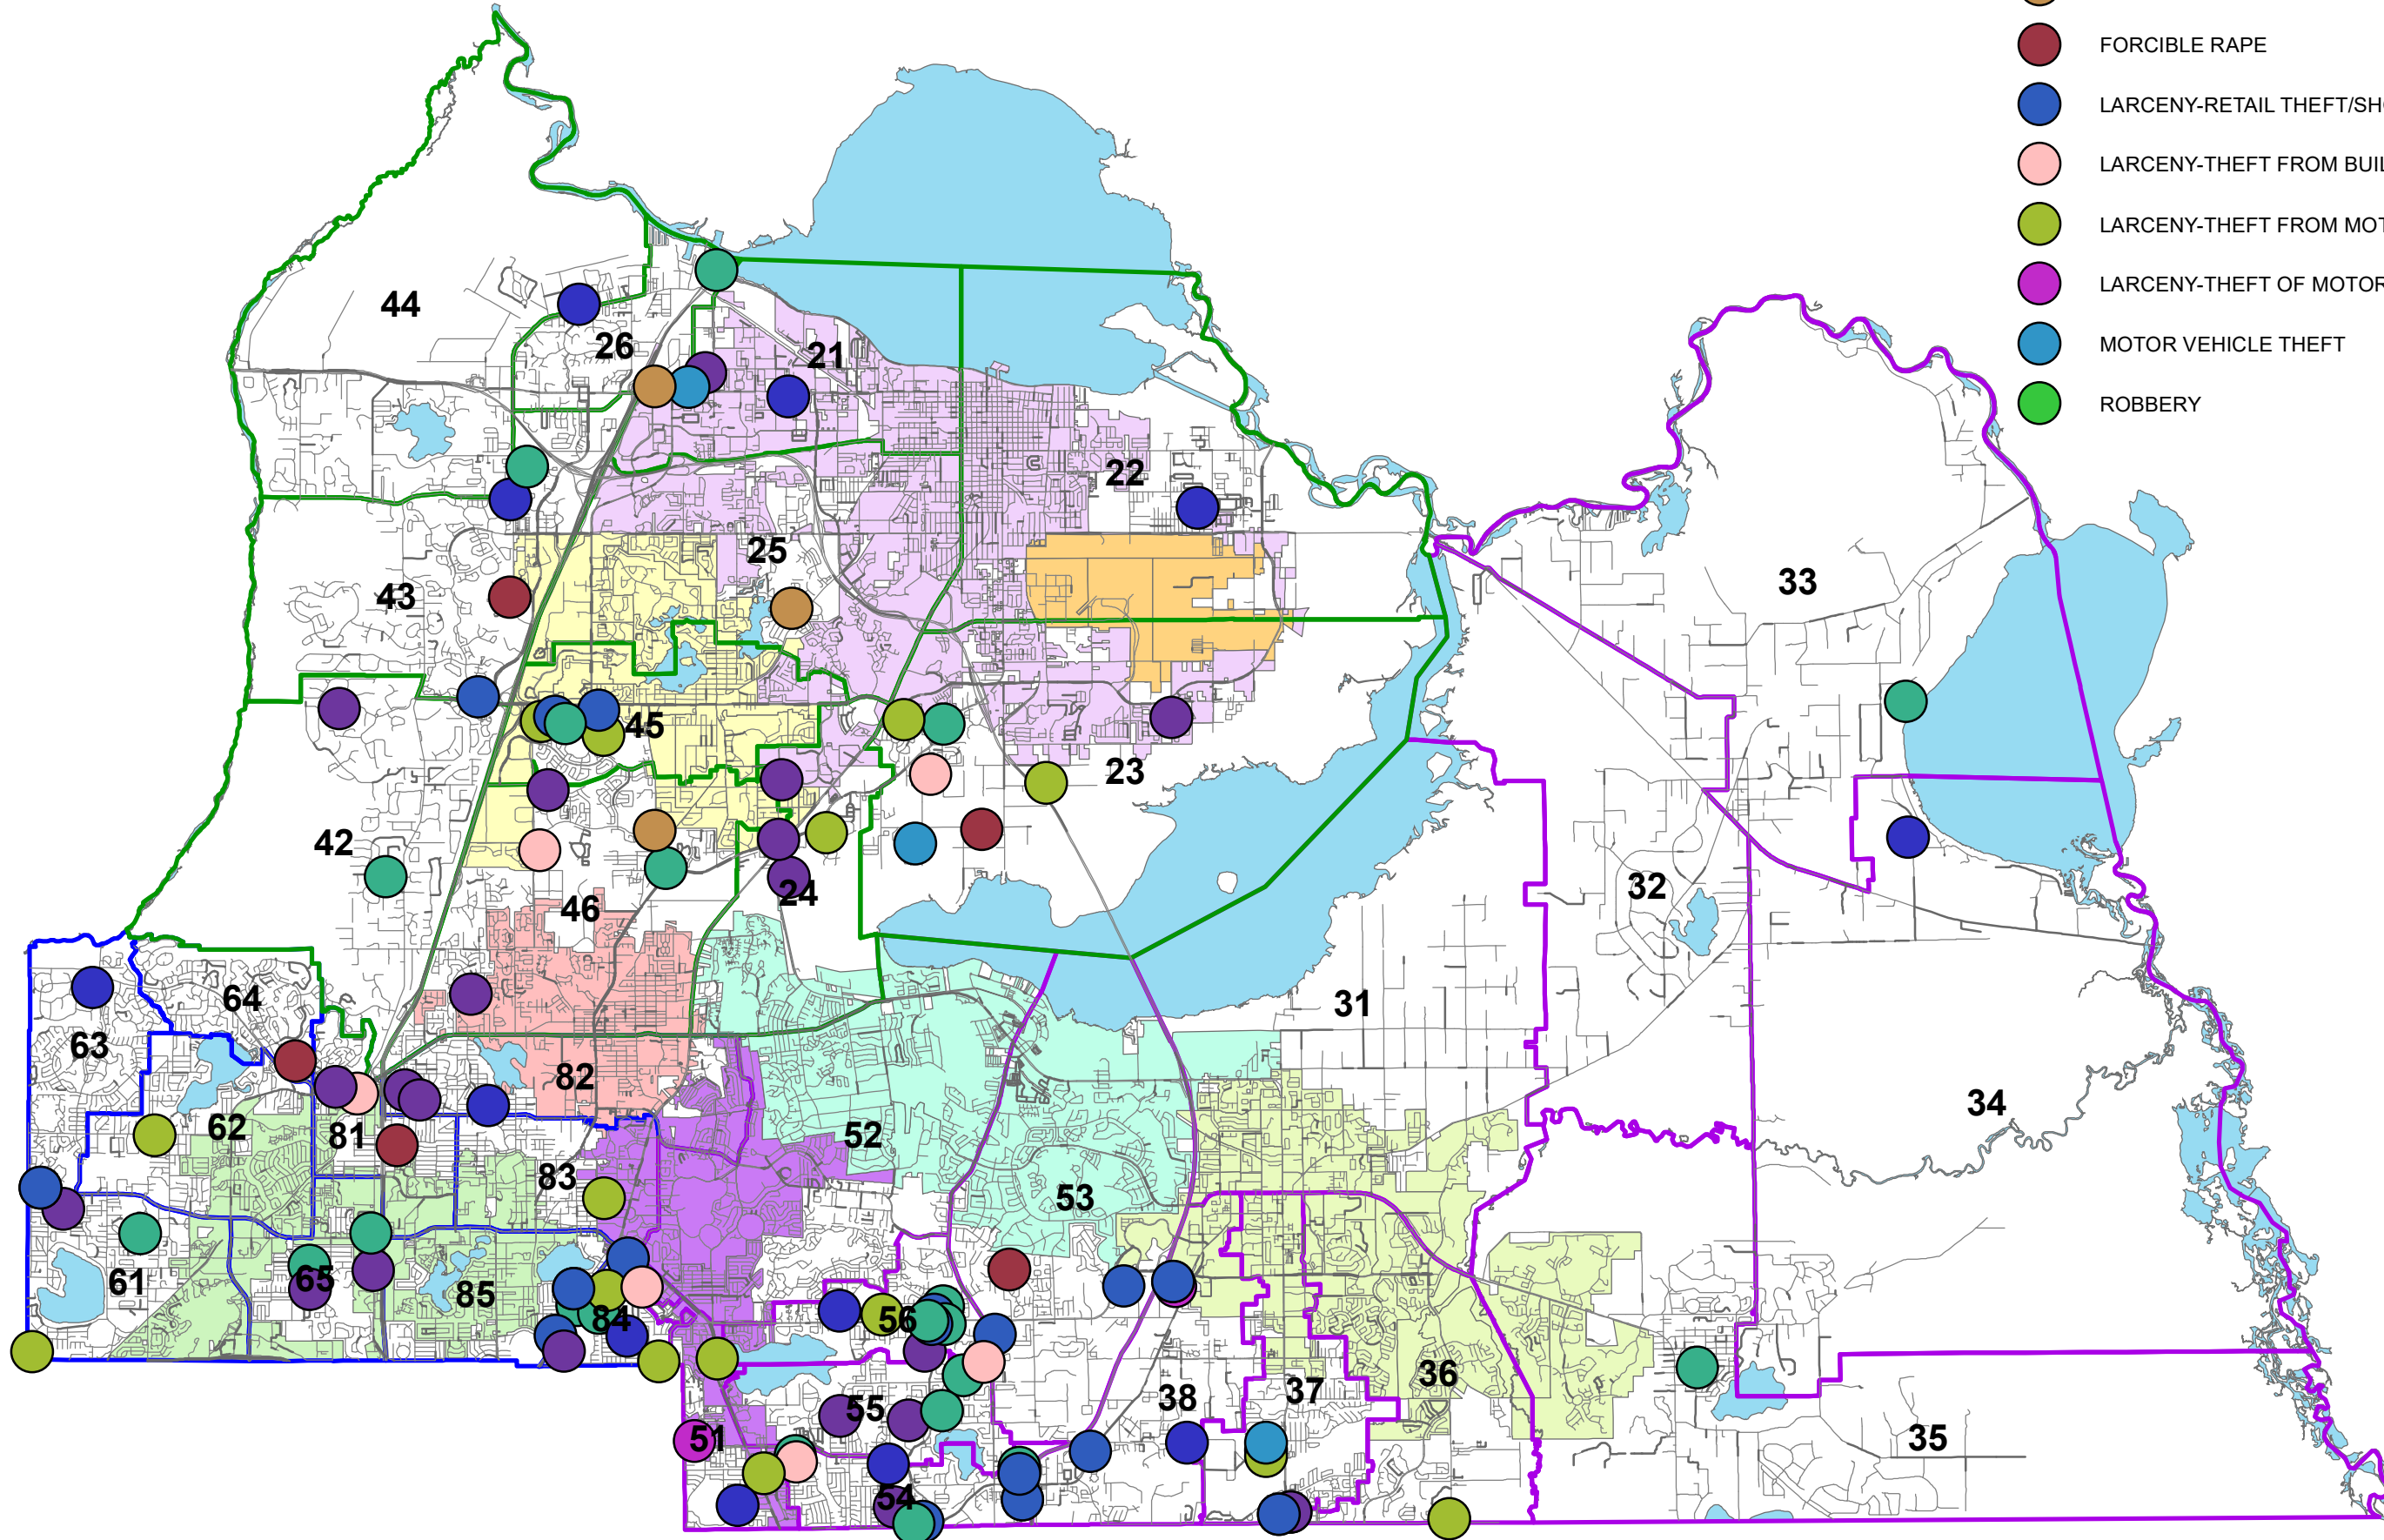

This map does not include incidents for which addresses could not be verified, geocoded, or are related to a locked case.

Zip Code / Crime Description	Total
32701	1
FORCIBLE RAPE	1
32703	5
AGGRAVATED ASSAULT	1
ALL OTHER LARCENY	1
LARCENY-RETAIL THEFT/SHOPLIFTING	1
LARCENY-THEFT FROM MOTOR VEHICLE/NO PARTS	1
ROBBERY	1
32707	5
ALL OTHER LARCENY	1
BURGLARY	1
LARCENY-THEFT FROM MOTOR VEHICLE/NO PARTS	3
32708	7
AGGRAVATED ASSAULT	3
FORCIBLE RAPE	1
LARCENY-RETAIL THEFT/SHOPLIFTING	3
32714	4
AGGRAVATED ASSAULT	2
ALL OTHER LARCENY	2
32730	8
AGGRAVATED ASSAULT	2
LARCENY-RETAIL THEFT/SHOPLIFTING	4
LARCENY-THEFT FROM BUILDING	1
LARCENY-THEFT FROM MOTOR VEHICLE/NO PARTS	1
32732	2
AGGRAVATED ASSAULT	1
BURGLARY	1
32746	14
AGGRAVATED ASSAULT	1
ALL OTHER LARCENY	3
BURGLARY	1
FORCIBLE RAPE	1
LARCENY-RETAIL THEFT/SHOPLIFTING	3
LARCENY-THEFT FROM BUILDING	1
LARCENY-THEFT FROM MOTOR VEHICLE/NO PARTS	2
FORCIBLE FONDLING	2
32750	6
AGGRAVATED ASSAULT	1
ALL OTHER LARCENY	4
BURGLARY	1
32751	4
ALL OTHER LARCENY	1
BURGLARY	1
LARCENY-RETAIL THEFT/SHOPLIFTING	1
LARCENY-THEFT FROM MOTOR VEHICLE/NO PARTS	1
32765	19
AGGRAVATED ASSAULT	1
ALL OTHER LARCENY	1
BURGLARY	1
LARCENY-RETAIL THEFT/SHOPLIFTING	9
LARCENY-THEFT FROM BUILDING	3
LARCENY-THEFT FROM MOTOR VEHICLE/NO PARTS	2
LARCENY-THEFT OF MOTOR VEHICLE PARTS/ACCESSORIES	1
MOTOR VEHICLE THEFT	1
32766	1
AGGRAVATED ASSAULT	1
32771	8
AGGRAVATED ASSAULT	2
ALL OTHER LARCENY	1
BURGLARY	3
MOTOR VEHICLE THEFT	1
FORCIBLE FONDLING	1
32773	8
AGGRAVATED ASSAULT	1
ALL OTHER LARCENY	1
FORCIBLE RAPE	1
LARCENY-THEFT FROM BUILDING	1
LARCENY-THEFT FROM MOTOR VEHICLE/NO PARTS	3
MOTOR VEHICLE THEFT	1
32779	7
AGGRAVATED ASSAULT	1
ALL OTHER LARCENY	2
BURGLARY	1
FORCIBLE RAPE	1
LARCENY-THEFT FROM BUILDING	1
LARCENY-THEFT FROM MOTOR VEHICLE/NO PARTS	1
32792	13
AGGRAVATED ASSAULT	4
ALL OTHER LARCENY	3
BURGLARY	2
LARCENY-RETAIL THEFT/SHOPLIFTING	1
LARCENY-THEFT FROM BUILDING	1
LARCENY-THEFT FROM MOTOR VEHICLE/NO PARTS	1
LARCENY-THEFT OF MOTOR VEHICLE PARTS/ACCESSORIES	1
Grand Total	112